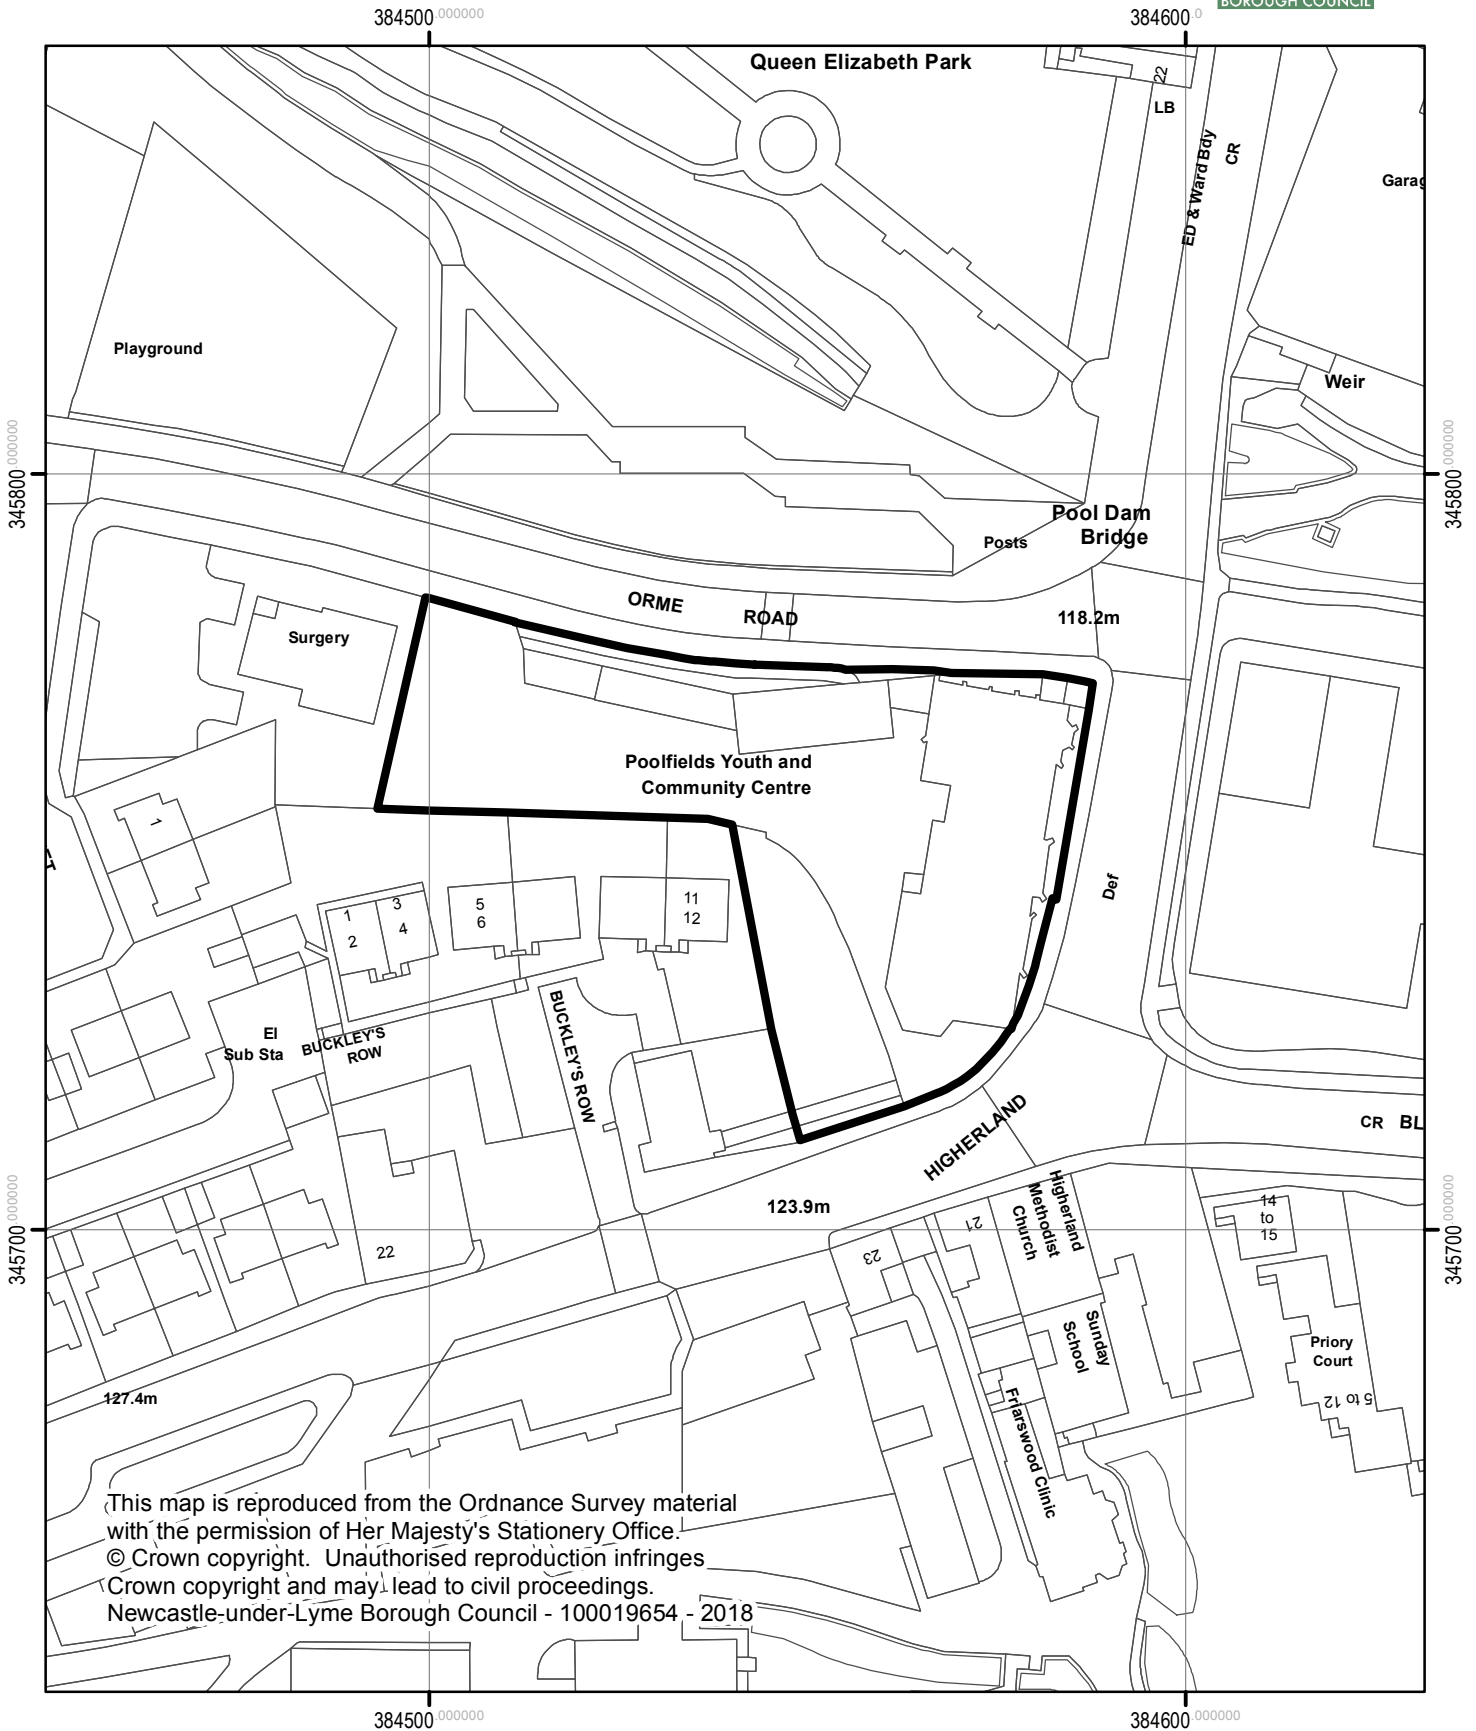

Orme Centre, Orme Road, Newcastle

This map is reproduced from the Ordnance Survey material with the permission of Her Majesty's Stationery Office.
 © Crown copyright. Unauthorised reproduction infringes Crown copyright and may lead to civil proceedings.
 Newcastle-under-Lyme Borough Council - 100019654 - 2018